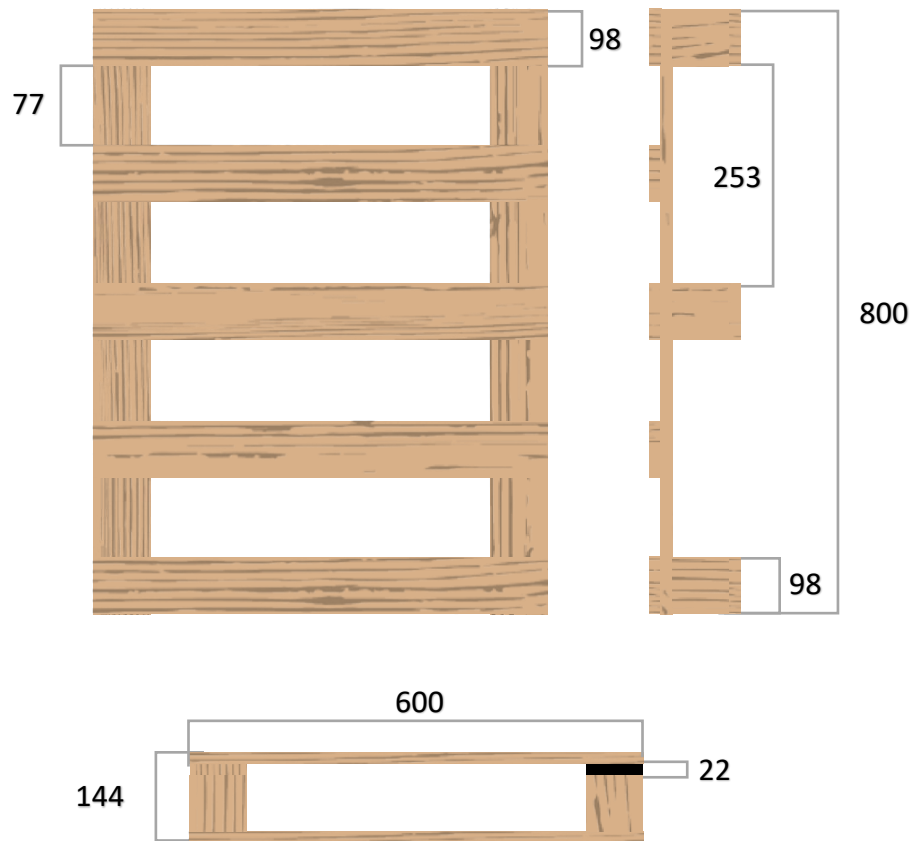

Dimension: 600x800x117 mm

BOARDS/BLOCKS	NUMBER	DIMENSIONS
Top boards *	5	600x70x14
Cross boards	2	800x70x14
Blocks	6	70x70x75
Bottom boards	3	600x70x14

* You can choose how many boards you want on top.

Dimension: 600x800x120 mm

BOARDS/BLOCKS	NUMBER	DIMENSIONS
Top boards *	5	600x75x15
Cross boards	2	800x75x15
Blocks	6	75x75x75
Bottom boards	3	600x75x15

* You can choose how many boards you want on top.

Dimension: 600x800x129 mm

BOARDS/BLOCKS	NUMBER	DIMENSIONS
Top boards *	5	600x78x17
Cross boards	2	800x78x17
Blocks	6	78x78x78
Bottom boards	3	600x78x17

* You can choose how many boards you want on top.

Dimension: 600x800x144 mm

BOARDS/BLOCKS	NUMBER	DIMENSIONS
Top boards *	5	600x98x22
Cross boards	2	800x98x22
Blocks	6	98x98x78
Bottom boards	3	600x98x22

* You can choose how many boards you want on top.