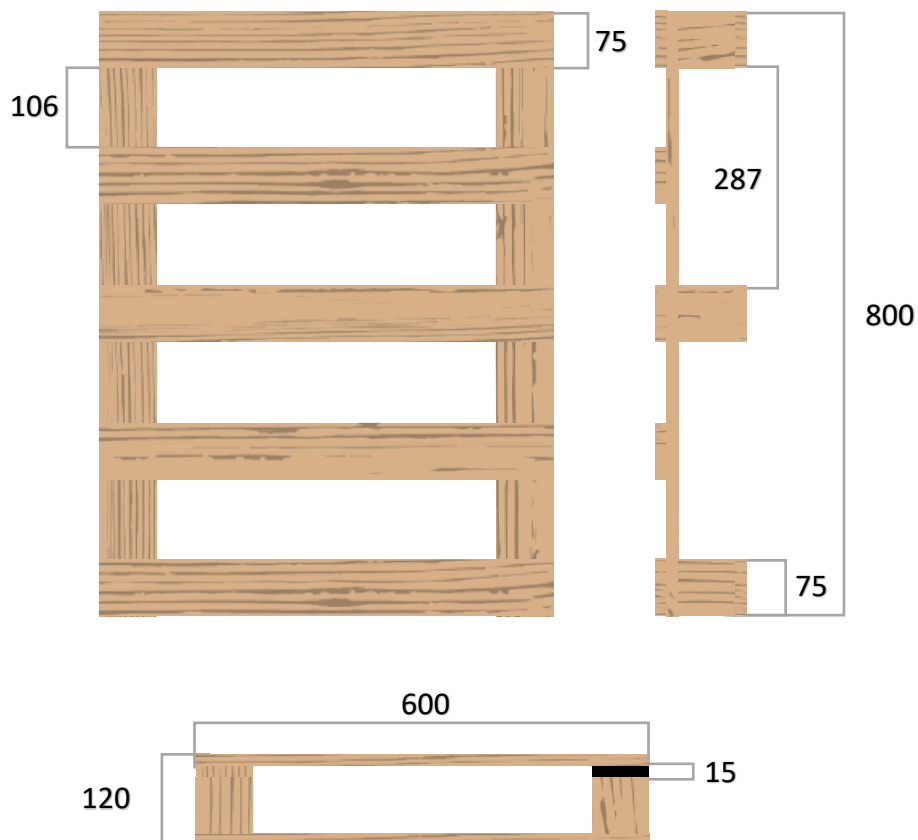

Dimension: 600x800x117 mm

BOARDS/BLOCKS	NUMBER	DIMENSIONS
Top boards *	5	600x70x14
Cross boards	2	800x70x14
Blocks	6	70x70x75
Bottom boards	3	600x70x14

* You can choose how many boards you want on top.

Dimension: 600x800x120 mm

BOARDS/BLOCKS	NUMBER	DIMENSIONS
Top boards *	5	600x75x15
Cross boards	2	800x75x15
Blocks	6	75x75x75
Bottom boards	3	600x75x15

* You can choose how many boards you want on top.

Dimension: 600x800x129 mm

BOARDS/BLOCKS	NUMBER	DIMENSIONS
Top boards *	5	600x78x17
Cross boards	2	800x78x17
Blocks	6	78x78x78
Bottom boards	3	600x78x17

* You can choose how many boards you want on top.

Dimension: 600x800x144 mm

BOARDS/BLOCKS	NUMBER	DIMENSIONS
Top boards *	5	600x98x22
Cross boards	2	800x98x22
Blocks	6	98x98x78
Bottom boards	3	600x98x22

* You can choose how many boards you want on top.