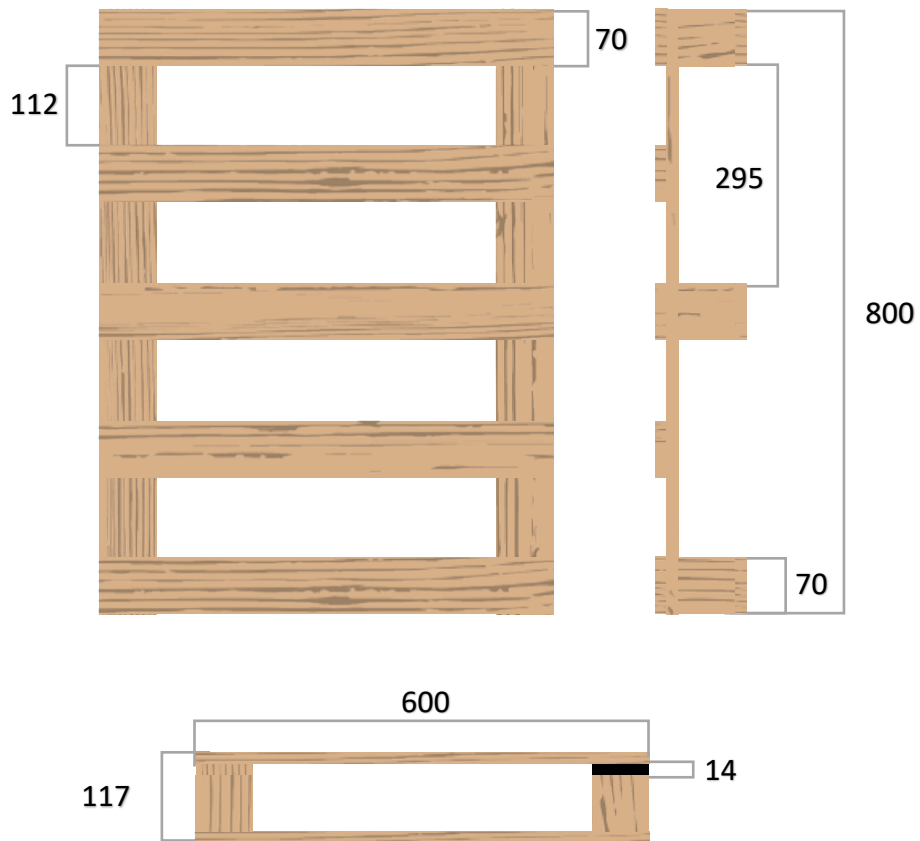

MINRONA
CLOSER TO NATURE

PALLETS

600x800

© Jan 2025

MB Minrona

S. Daukanto g. 23, Leilėnų km., Telšių raj.,

Lithuania

www.minrona.lt

Dimension: 600x800x117 mm

BOARDS/BLOCKS	NUMBER	DIMENSIONS
Top boards *	5	600x70x14
Cross boards	2	800x70x14
Blocks	6	70x70x75
Bottom boards	3	600x70x14

* You can choose how many boards you want on top.

Dimension: 600x800x120 mm

BOARDS/BLOCKS	NUMBER	DIMENSIONS
Top boards *	5	600x75x15
Cross boards	2	800x75x15
Blocks	6	75x75x75
Bottom boards	3	600x75x15

* You can choose how many boards you want on top.

Dimension: 600x800x129 mm

BOARDS/BLOCKS	NUMBER	DIMENSIONS
Top boards *	5	600x78x17
Cross boards	2	800x78x17
Blocks	6	78x78x78
Bottom boards	3	600x78x17

* You can choose how many boards you want on top.

Dimension: 600x800x144 mm

BOARDS/BLOCKS	NUMBER	DIMENSIONS
Top boards *	5	600x98x22
Cross boards	2	800x98x22
Blocks	6	98x98x78
Bottom boards	3	600x98x22

* You can choose how many boards you want on top.