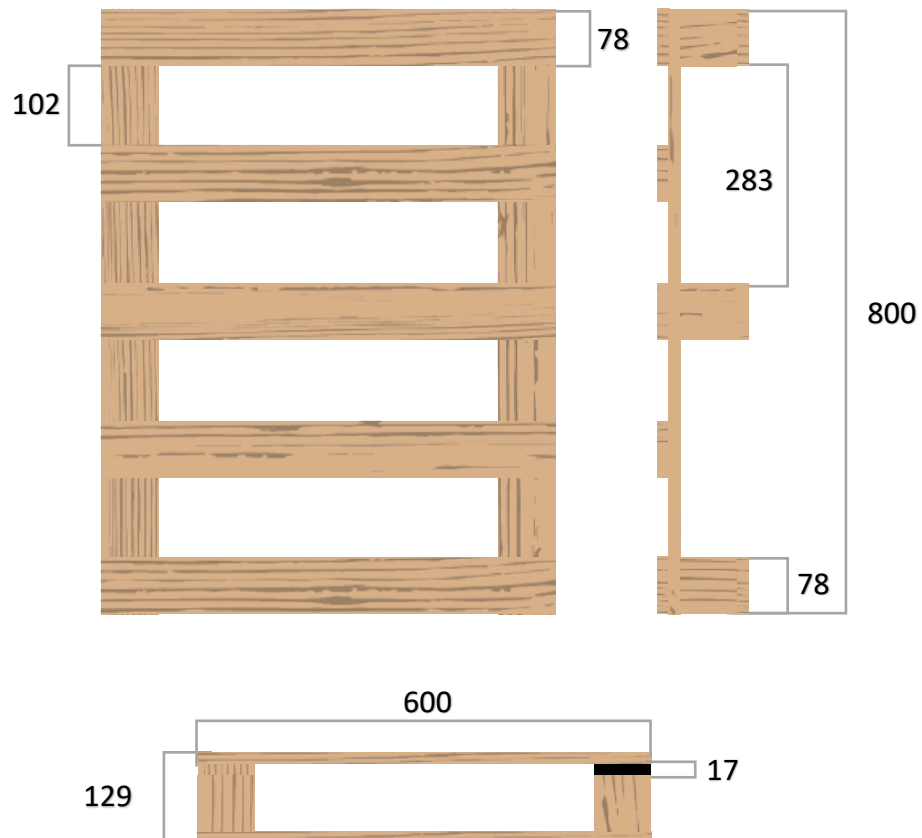

Dimension: 600x800x117 mm

BOARDS/BLOCKS	NUMBER	DIMENSIONS
Top boards *	5	600x70x14
Cross boards	2	800x70x14
Blocks	6	70x70x75
Bottom boards	3	600x70x14

* You can choose how many boards you want on top.

Dimension: 600x800x120 mm

BOARDS/BLOCKS	NUMBER	DIMENSIONS
Top boards *	5	600x75x15
Cross boards	2	800x75x15
Blocks	6	75x75x75
Bottom boards	3	600x75x15

* You can choose how many boards you want on top.

Dimension: 600x800x129 mm

BOARDS/BLOCKS	NUMBER	DIMENSIONS
Top boards *	5	600x78x17
Cross boards	2	800x78x17
Blocks	6	78x78x78
Bottom boards	3	600x78x17

* You can choose how many boards you want on top.

Dimension: 600x800x144 mm

BOARDS/BLOCKS	NUMBER	DIMENSIONS
Top boards *	5	600x98x22
Cross boards	2	800x98x22
Blocks	6	98x98x78
Bottom boards	3	600x98x22

* You can choose how many boards you want on top.