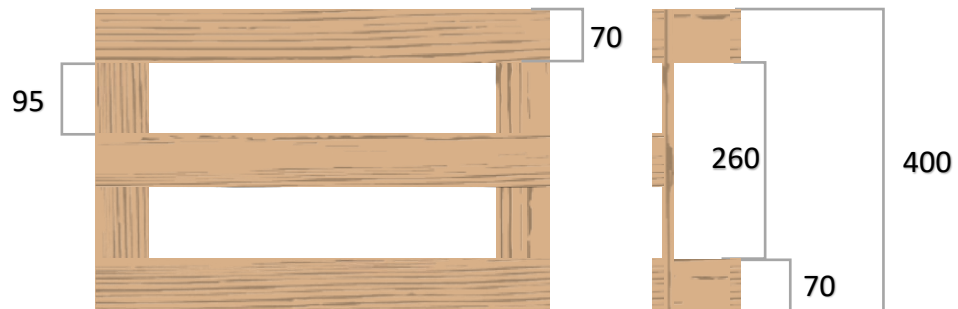

MINRONA
CLOSER TO NATURE

PALLETS

600x400

© Jan 2025

MB Minrona

S. Daukanto g. 23, Leilėnų km., Telšių raj.,

Lithuania

www.minrona.lt

Dimension: 600x400x117 mm

BOARDS/BLOCKS	NUMBER	DIMENSIONS
Top boards *	3	600x70x14
Cross boards	2	400x70x14
Blocks	4	70x70x75
Bottom boards	2	400x70x14

* You can choose how many boards you want on top.

Dimension: 600x400x120 mm

BOARDS/BLOCKS	NUMBER	DIMENSIONS
Top boards *	3	600x75x15
Cross boards	2	400x75x15
Blocks	4	75x75x75
Bottom boards	2	400x75x15

* You can choose how many boards you want on top.

Dimension: 600x400x129 mm

BOARDS/BLOCKS	NUMBER	DIMENSIONS
Top boards *	3	600x78x17
Cross boards	2	400x78x17
Blocks	4	78x78x78
Bottom boards	2	400x78x17

* You can choose how many boards you want on top.

Dimension: 600x400x144 mm

BOARDS/BLOCKS	NUMBER	DIMENSIONS
Top boards *	3	600x98x22
Cross boards	2	400x98x22
Blocks	4	98x98x78
Bottom boards	2	400x98x22

* You can choose how many boards you want on top.