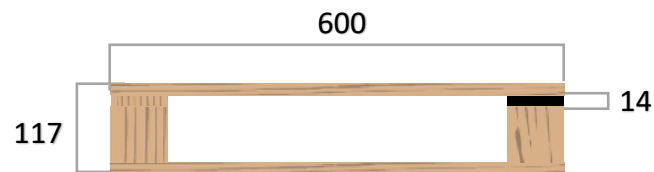

MINRONA
CLOSER TO NATURE

PALLETS

600x400

© Jan 2025

MB Minrona

S. Daukanto g. 23, Leilėnų km., Telšių raj.,

Lithuania

www.minrona.lt

Dimension: 600x400x117 mm

BOARDS/BLOCKS	NUMBER	DIMENSIONS
Top boards *	3	600x70x14
Cross boards	2	400x70x14
Blocks	4	70x70x75
Bottom boards	2	400x70x14

* You can choose how many boards you want on top.

Dimension: 600x400x120 mm

BOARDS/BLOCKS	NUMBER	DIMENSIONS
Top boards *	3	600x75x15
Cross boards	2	400x75x15
Blocks	4	75x75x75
Bottom boards	2	400x75x15

* You can choose how many boards you want on top.

Dimension: 600x400x129 mm

BOARDS/BLOCKS	NUMBER	DIMENSIONS
Top boards *	3	600x78x17
Cross boards	2	400x78x17
Blocks	4	78x78x78
Bottom boards	2	400x78x17

* You can choose how many boards you want on top.

Dimension: 600x400x144 mm

BOARDS/BLOCKS	NUMBER	DIMENSIONS
Top boards *	3	600x98x22
Cross boards	2	400x98x22
Blocks	4	98x98x78
Bottom boards	2	400x98x22

* You can choose how many boards you want on top.