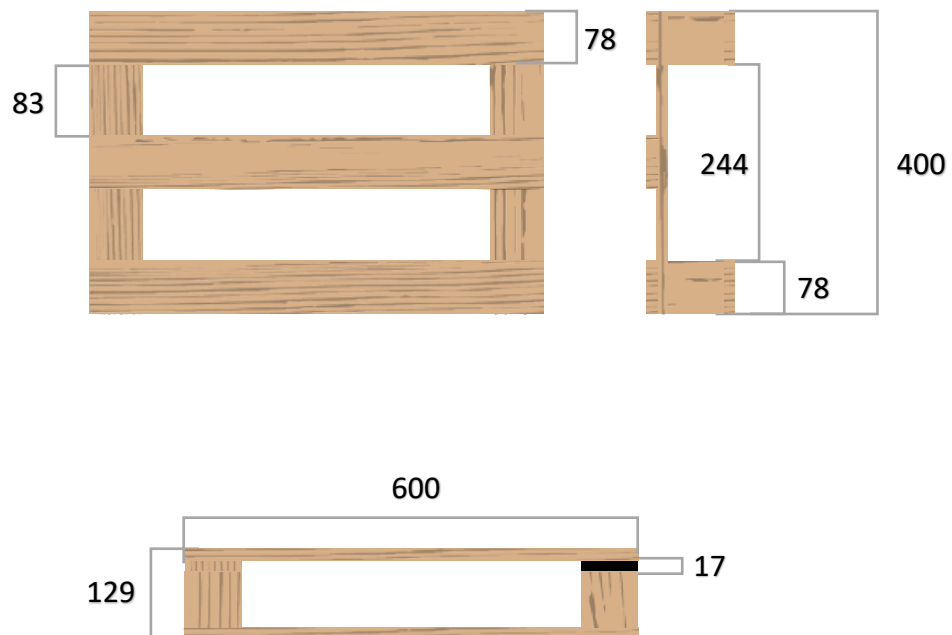

Dimension: 600x400x117 mm

BOARDS/BLOCKS	NUMBER	DIMENSIONS
Top boards *	3	600x70x14
Cross boards	2	400x70x14
Blocks	4	70x70x75
Bottom boards	2	400x70x14

* You can choose how many boards you want on top.

Dimension: 600x400x120 mm

BOARDS/BLOCKS	NUMBER	DIMENSIONS
Top boards *	3	600x75x15
Cross boards	2	400x75x15
Blocks	4	75x75x75
Bottom boards	2	400x75x15

* You can choose how many boards you want on top.

Dimension: 600x400x129 mm

BOARDS/BLOCKS	NUMBER	DIMENSIONS
Top boards *	3	600x78x17
Cross boards	2	400x78x17
Blocks	4	78x78x78
Bottom boards	2	400x78x17

* You can choose how many boards you want on top.

Dimension: 600x400x144 mm

BOARDS/BLOCKS	NUMBER	DIMENSIONS
Top boards *	3	600x98x22
Cross boards	2	400x98x22
Blocks	4	98x98x78
Bottom boards	2	400x98x22

* You can choose how many boards you want on top.