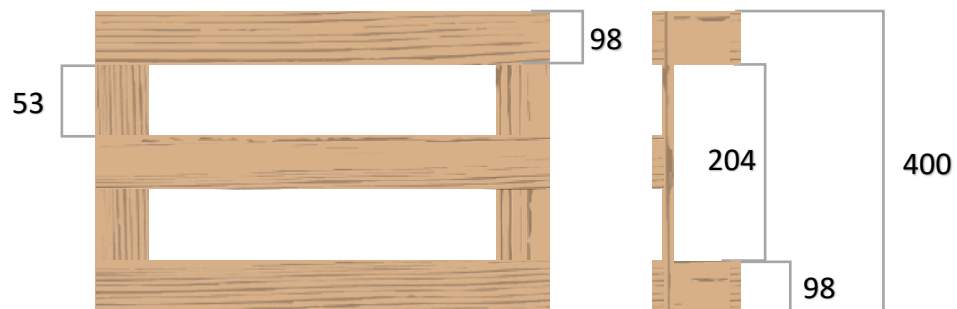

Dimension: 600x400x117 mm

BOARDS/BLOCKS	NUMBER	DIMENSIONS
Top boards *	3	600x70x14
Cross boards	2	400x70x14
Blocks	4	70x70x75
Bottom boards	2	400x70x14

* You can choose how many boards you want on top.

Dimension: 600x400x120 mm

BOARDS/BLOCKS	NUMBER	DIMENSIONS
Top boards *	3	600x75x15
Cross boards	2	400x75x15
Blocks	4	75x75x75
Bottom boards	2	400x75x15

* You can choose how many boards you want on top.

Dimension: 600x400x129 mm

BOARDS/BLOCKS	NUMBER	DIMENSIONS
Top boards *	3	600x78x17
Cross boards	2	400x78x17
Blocks	4	78x78x78
Bottom boards	2	400x78x17

* You can choose how many boards you want on top.

Dimension: 600x400x144 mm

BOARDS/BLOCKS	NUMBER	DIMENSIONS
Top boards *	3	600x98x22
Cross boards	2	400x98x22
Blocks	4	98x98x78
Bottom boards	2	400x98x22

* You can choose how many boards you want on top.