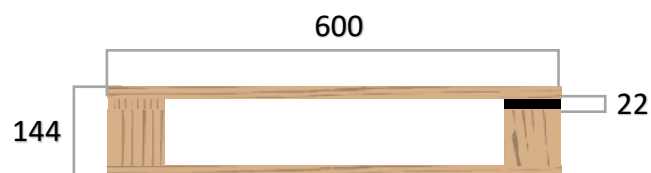

Dimension: 600x400x117 mm

BOARDS/BLOCKS	NUMBER	DIMENSIONS
Top boards *	3	600x70x14
Cross boards	2	400x70x14
Blocks	4	70x70x75
Bottom boards	2	400x70x14

* You can choose how many boards you want on top.

Dimension: 600x400x120 mm

BOARDS/BLOCKS	NUMBER	DIMENSIONS
Top boards *	3	600x75x15
Cross boards	2	400x75x15
Blocks	4	75x75x75
Bottom boards	2	400x75x15

* You can choose how many boards you want on top.

Dimension: 600x400x129 mm

BOARDS/BLOCKS	NUMBER	DIMENSIONS
Top boards *	3	600x78x17
Cross boards	2	400x78x17
Blocks	4	78x78x78
Bottom boards	2	400x78x17

* You can choose how many boards you want on top.

Dimension: 600x400x144 mm

BOARDS/BLOCKS	NUMBER	DIMENSIONS
Top boards *	3	600x98x22
Cross boards	2	400x98x22
Blocks	4	98x98x78
Bottom boards	2	400x98x22

* You can choose how many boards you want on top.