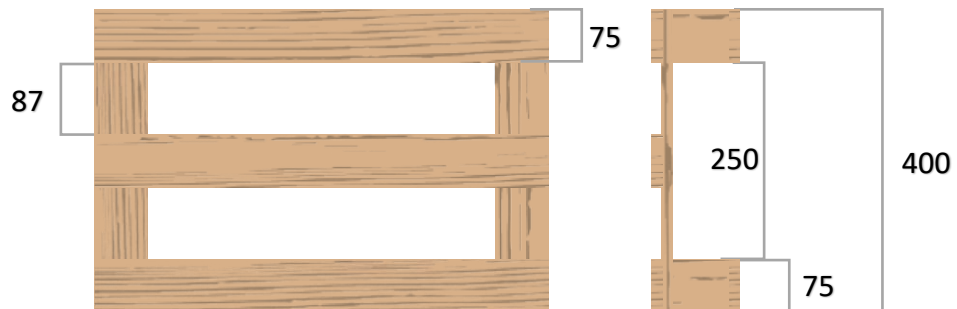

Dimension: 600x400x117 mm

BOARDS/BLOCKS	NUMBER	DIMENSIONS
Top boards *	3	600x70x14
Cross boards	2	400x70x14
Blocks	4	70x70x75
Bottom boards	2	400x70x14

* You can choose how many boards you want on top.

Dimension: 600x400x120 mm

BOARDS/BLOCKS	NUMBER	DIMENSIONS
Top boards *	3	600x75x15
Cross boards	2	400x75x15
Blocks	4	75x75x75
Bottom boards	2	400x75x15

* You can choose how many boards you want on top.

Dimension: 600x400x129 mm

BOARDS/BLOCKS	NUMBER	DIMENSIONS
Top boards *	3	600x78x17
Cross boards	2	400x78x17
Blocks	4	78x78x78
Bottom boards	2	400x78x17

* You can choose how many boards you want on top.

Dimension: 600x400x144 mm

BOARDS/BLOCKS	NUMBER	DIMENSIONS
Top boards *	3	600x98x22
Cross boards	2	400x98x22
Blocks	4	98x98x78
Bottom boards	2	400x98x22

* You can choose how many boards you want on top.