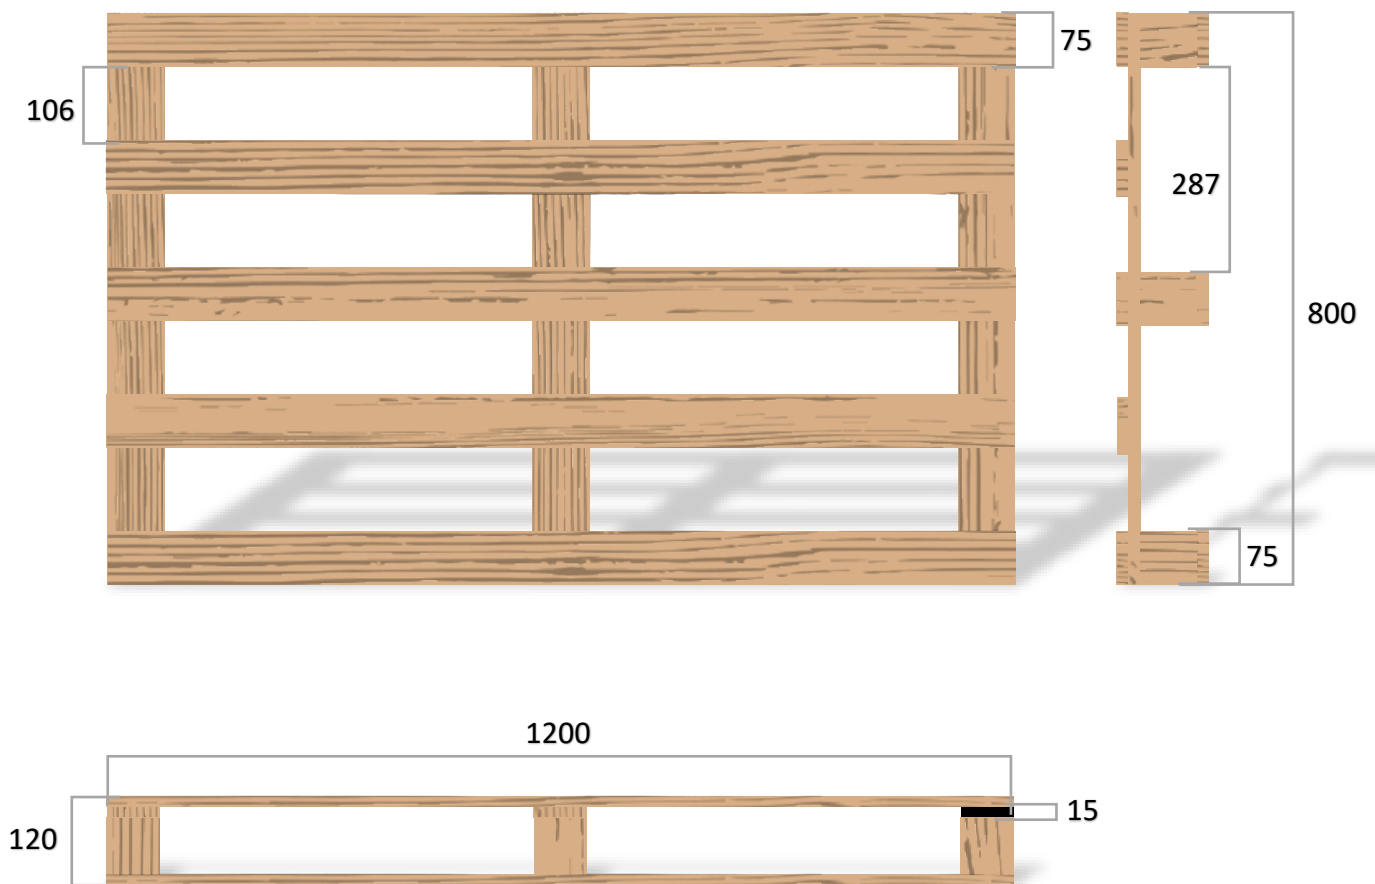

# Dimension: 1200x800x117 mm

BOARDS/BLOCKS	NUMBER	DIMENSIONS
Top boards *	5	1200x70x14
Cross boards	3	800x70x14
Blocks	9	70x70x75
Bottom boards	3	1200x70x14

\* You can choose how many boards you want on top.

# Dimension: 1200x800x120 mm

BOARDS/BLOCKS	NUMBER	DIMENSIONS
Top boards *	5	1200x75x15
Cross boards	3	800x75x15
Blocks	9	75x75x75
Bottom boards	3	1200x75x15

\* You can choose how many boards you want on top.

## Dimension: 1200x800x129 mm

BOARDS/BLOCKS	NUMBER	DIMENSIONS
Top boards *	5	1200x78x17
Cross boards	3	800x78x17
Blocks	9	78x78x78
Bottom boards	3	1200x78x17

\* You can choose how many boards you want on top.

# Dimension: 1200x800x144 mm

BOARDS/BLOCKS	NUMBER	DIMENSIONS
Top boards *	5	1200x98x22
Cross boards	3	800x98x22
Blocks	9	98x98x78
Bottom boards	3	1200x98x22

\* You can choose how many boards you want on top.