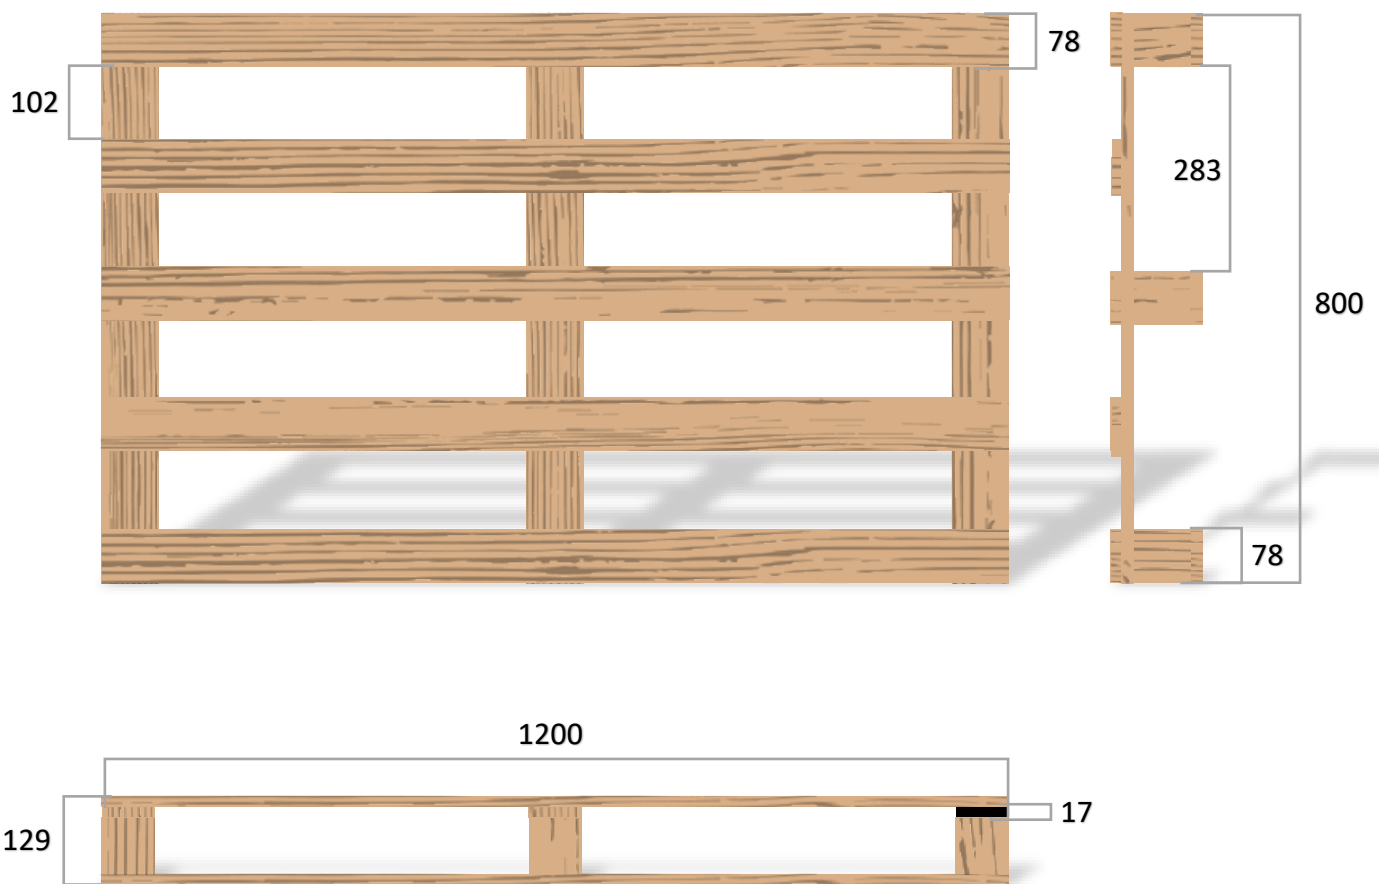

# Dimension: 1200x800x117 mm

BOARDS/BLOCKS	NUMBER	DIMENSIONS
Top boards *	5	1200x70x14
Cross boards	3	800x70x14
Blocks	9	70x70x75
Bottom boards	3	1200x70x14

\* You can choose how many boards you want on top.

# Dimension: 1200x800x120 mm

BOARDS/BLOCKS	NUMBER	DIMENSIONS
Top boards *	5	1200x75x15
Cross boards	3	800x75x15
Blocks	9	75x75x75
Bottom boards	3	1200x75x15

\* You can choose how many boards you want on top.

## Dimension: 1200x800x129 mm

BOARDS/BLOCKS	NUMBER	DIMENSIONS
Top boards *	5	1200x78x17
Cross boards	3	800x78x17
Blocks	9	78x78x78
Bottom boards	3	1200x78x17

\* You can choose how many boards you want on top.

# Dimension: 1200x800x144 mm

BOARDS/BLOCKS	NUMBER	DIMENSIONS
Top boards *	5	1200x98x22
Cross boards	3	800x98x22
Blocks	9	98x98x78
Bottom boards	3	1200x98x22

\* You can choose how many boards you want on top.