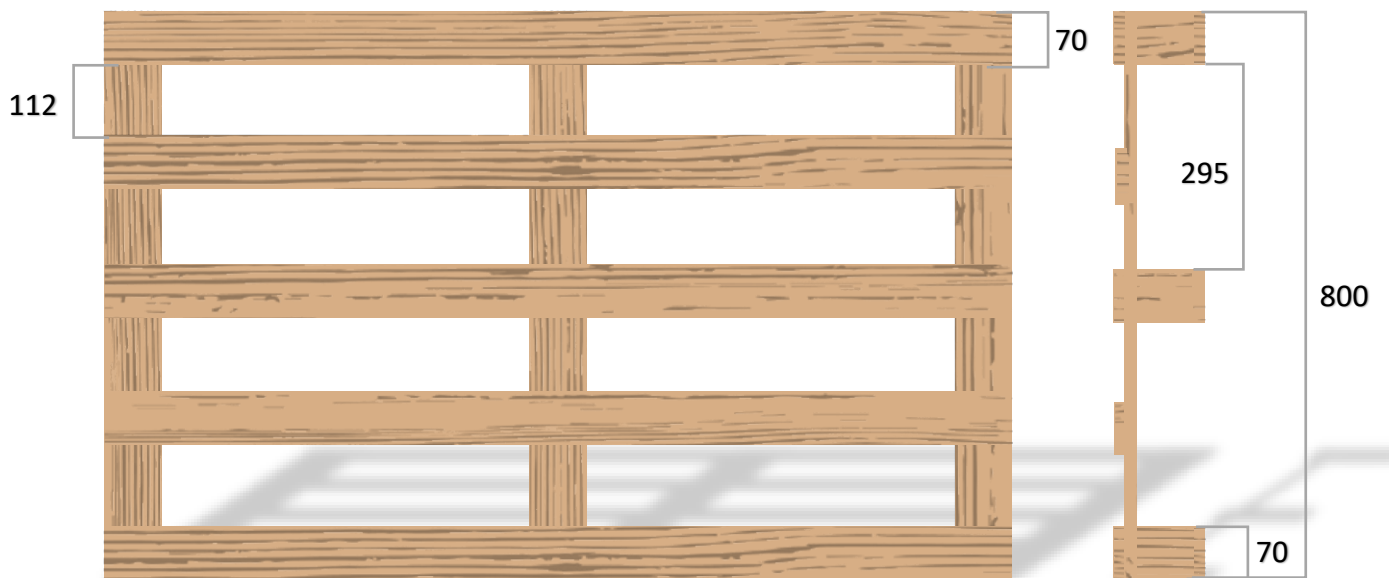

# Dimension: 1200x800x117 mm

BOARDS/BLOCKS	NUMBER	DIMENSIONS
Top boards *	5	1200x70x14
Cross boards	3	800x70x14
Blocks	9	70x70x75
Bottom boards	3	1200x70x14

\* You can choose how many boards you want on top.

# Dimension: 1200x800x120 mm

BOARDS/BLOCKS	NUMBER	DIMENSIONS
Top boards *	5	1200x75x15
Cross boards	3	800x75x15
Blocks	9	75x75x75
Bottom boards	3	1200x75x15

\* You can choose how many boards you want on top.

## Dimension: 1200x800x129 mm

BOARDS/BLOCKS	NUMBER	DIMENSIONS
Top boards *	5	1200x78x17
Cross boards	3	800x78x17
Blocks	9	78x78x78
Bottom boards	3	1200x78x17

\* You can choose how many boards you want on top.

# Dimension: 1200x800x144 mm

BOARDS/BLOCKS	NUMBER	DIMENSIONS
Top boards *	5	1200x98x22
Cross boards	3	800x98x22
Blocks	9	98x98x78
Bottom boards	3	1200x98x22

\* You can choose how many boards you want on top.