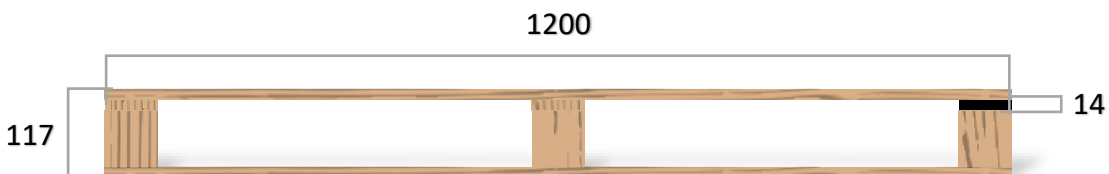

# Dimension: 1200x800x117 mm

BOARDS/BLOCKS	NUMBER	DIMENSIONS
Top boards *	5	1200x70x14
Cross boards	3	800x70x14
Blocks	9	70x70x75
Bottom boards	3	1200x70x14

\* You can choose how many boards you want on top.

# Dimension: 1200x800x120 mm

BOARDS/BLOCKS	NUMBER	DIMENSIONS
Top boards *	5	1200x75x15
Cross boards	3	800x75x15
Blocks	9	75x75x75
Bottom boards	3	1200x75x15

\* You can choose how many boards you want on top.

## Dimension: 1200x800x129 mm

BOARDS/BLOCKS	NUMBER	DIMENSIONS
Top boards *	5	1200x78x17
Cross boards	3	800x78x17
Blocks	9	78x78x78
Bottom boards	3	1200x78x17

\* You can choose how many boards you want on top.

# Dimension: 1200x800x144 mm

BOARDS/BLOCKS	NUMBER	DIMENSIONS
Top boards *	5	1200x98x22
Cross boards	3	800x98x22
Blocks	9	98x98x78
Bottom boards	3	1200x98x22

\* You can choose how many boards you want on top.