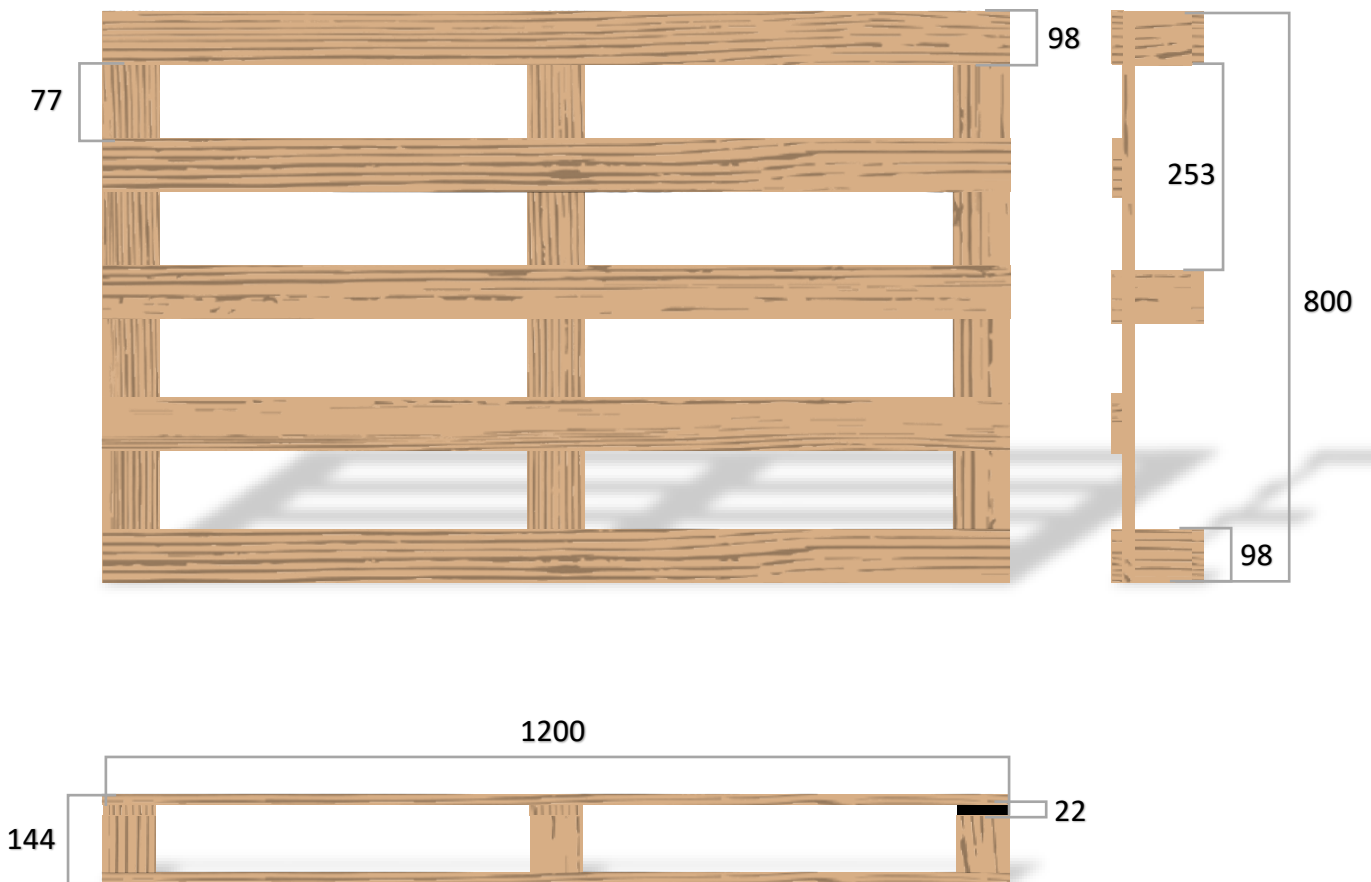

# Dimension: 1200x800x117 mm

BOARDS/BLOCKS	NUMBER	DIMENSIONS
Top boards *	5	1200x70x14
Cross boards	3	800x70x14
Blocks	9	70x70x75
Bottom boards	3	1200x70x14

\* You can choose how many boards you want on top.

# Dimension: 1200x800x120 mm

BOARDS/BLOCKS	NUMBER	DIMENSIONS
Top boards *	5	1200x75x15
Cross boards	3	800x75x15
Blocks	9	75x75x75
Bottom boards	3	1200x75x15

\* You can choose how many boards you want on top.

## Dimension: 1200x800x129 mm

BOARDS/BLOCKS	NUMBER	DIMENSIONS
Top boards *	5	1200x78x17
Cross boards	3	800x78x17
Blocks	9	78x78x78
Bottom boards	3	1200x78x17

\* You can choose how many boards you want on top.

# Dimension: 1200x800x144 mm

BOARDS/BLOCKS	NUMBER	DIMENSIONS
Top boards *	5	1200x98x22
Cross boards	3	800x98x22
Blocks	9	98x98x78
Bottom boards	3	1200x98x22

\* You can choose how many boards you want on top.