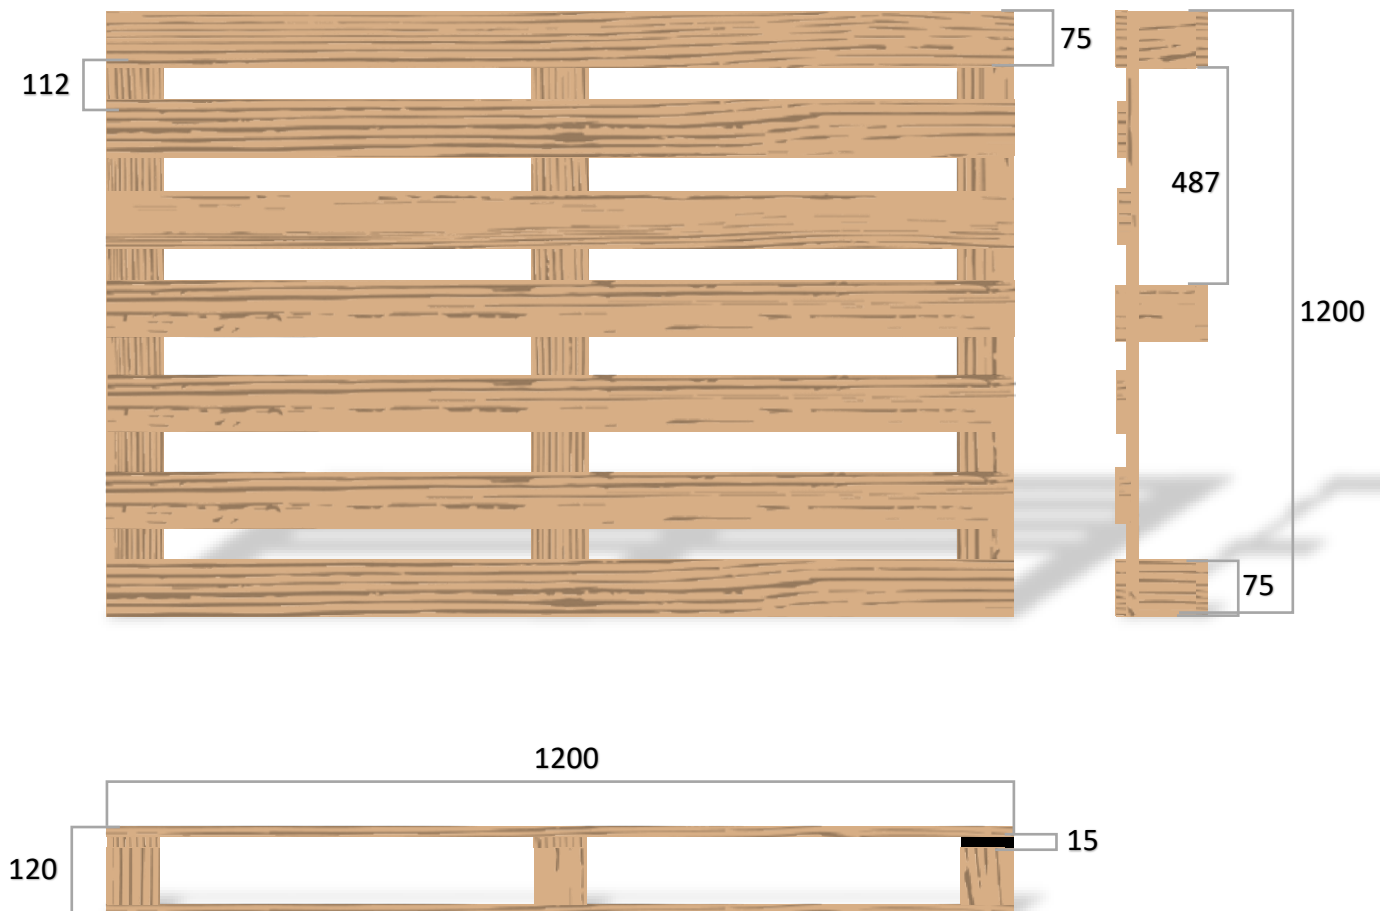

Dimension: 1200x1200x117 mm

BOARDS/BLOCKS	NUMBER	DIMENSIONS
Top boards *	7	1200x70x14
Cross boards	3	1200x70x14
Blocks	9	70x70x75
Bottom boards	3	1200x70x14

* You can choose how many boards you want on top.

Dimension: 1200x1200x120 mm

BOARDS/BLOCKS	NUMBER	DIMENSIONS
Top boards *	7	1200x75x15
Cross boards	3	1200x75x15
Blocks	9	75x75x75
Bottom boards	3	1200x75x15

* You can choose how many boards you want on top.

Dimension: 1200x1200x129 mm

BOARDS/BLOCKS	NUMBER	DIMENSIONS
Top boards *	7	1200x78x17
Cross boards	3	1200x78x17
Blocks	9	78x78x78
Bottom boards	3	1200x78x17

* You can choose how many boards you want on top.

Dimension: 1200x1200x144 mm

BOARDS/BLOCKS	NUMBER	DIMENSIONS
Top boards *	7	1200x98x22
Cross boards	3	1200x98x22
Blocks	9	98x98x78
Bottom boards	3	1200x98x22

* You can choose how many boards you want on top.