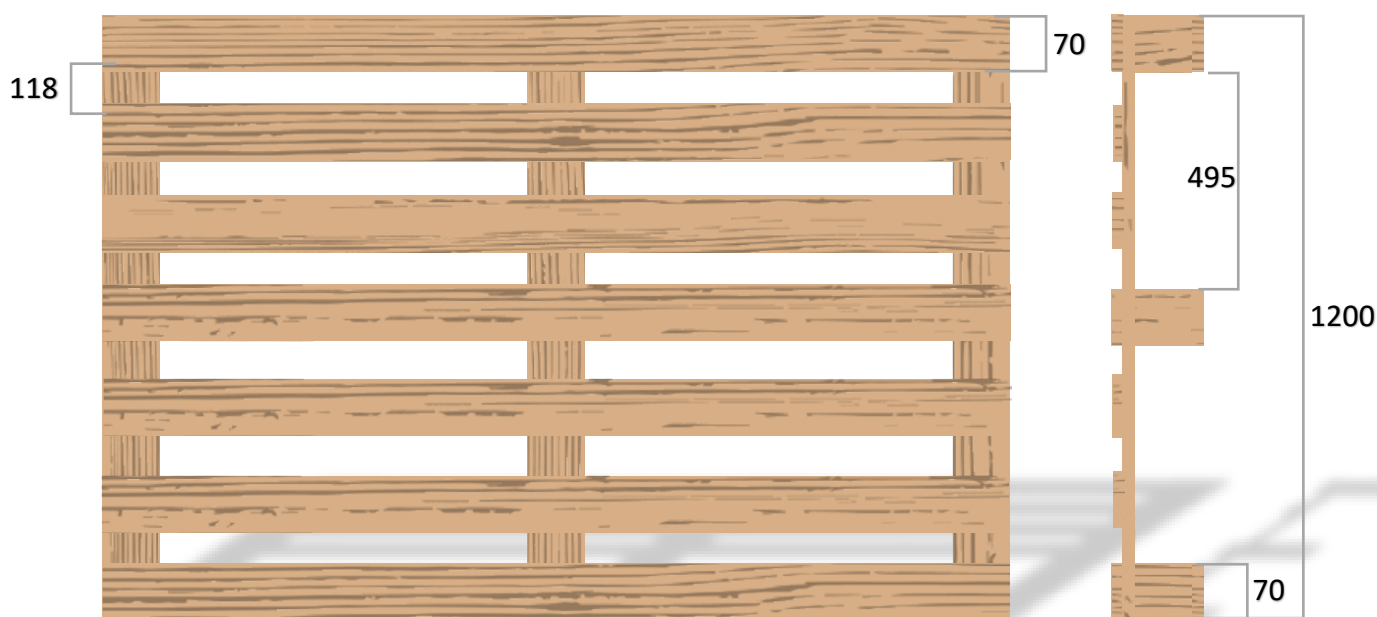

Dimension: 1200x1200x117 mm

BOARDS/BLOCKS	NUMBER	DIMENSIONS
Top boards *	7	1200x70x14
Cross boards	3	1200x70x14
Blocks	9	70x70x75
Bottom boards	3	1200x70x14

* You can choose how many boards you want on top.

Dimension: 1200x1200x120 mm

BOARDS/BLOCKS	NUMBER	DIMENSIONS
Top boards *	7	1200x75x15
Cross boards	3	1200x75x15
Blocks	9	75x75x75
Bottom boards	3	1200x75x15

* You can choose how many boards you want on top.

Dimension: 1200x1200x129 mm

BOARDS/BLOCKS	NUMBER	DIMENSIONS
Top boards *	7	1200x78x17
Cross boards	3	1200x78x17
Blocks	9	78x78x78
Bottom boards	3	1200x78x17

* You can choose how many boards you want on top.

Dimension: 1200x1200x144 mm

BOARDS/BLOCKS	NUMBER	DIMENSIONS
Top boards *	7	1200x98x22
Cross boards	3	1200x98x22
Blocks	9	98x98x78
Bottom boards	3	1200x98x22

* You can choose how many boards you want on top.