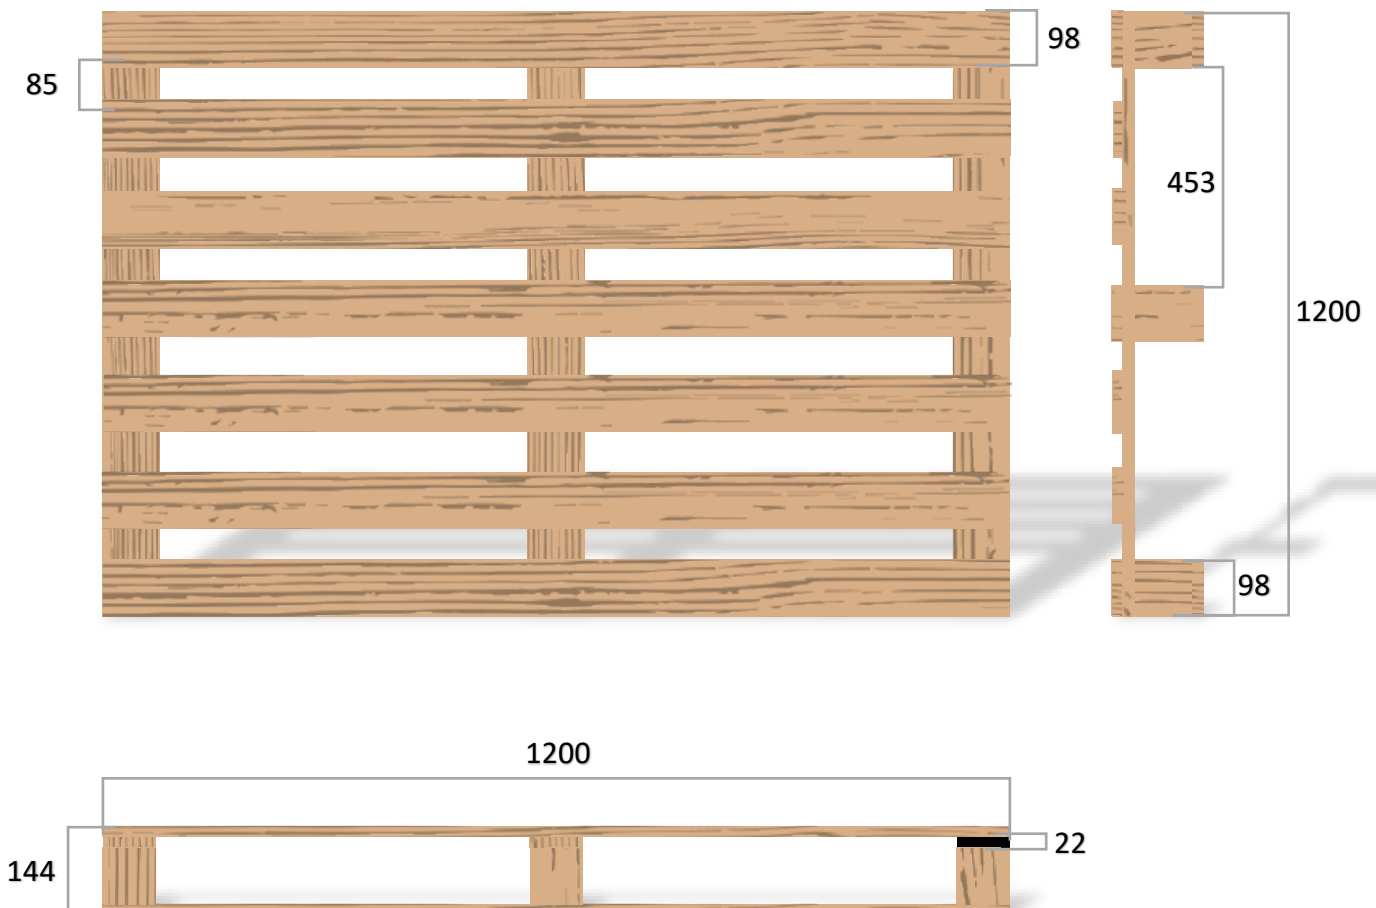

Dimension: 1200x1200x117 mm

BOARDS/BLOCKS	NUMBER	DIMENSIONS
Top boards *	7	1200x70x14
Cross boards	3	1200x70x14
Blocks	9	70x70x75
Bottom boards	3	1200x70x14

* You can choose how many boards you want on top.

Dimension: 1200x1200x120 mm

BOARDS/BLOCKS	NUMBER	DIMENSIONS
Top boards *	7	1200x75x15
Cross boards	3	1200x75x15
Blocks	9	75x75x75
Bottom boards	3	1200x75x15

* You can choose how many boards you want on top.

Dimension: 1200x1200x129 mm

BOARDS/BLOCKS	NUMBER	DIMENSIONS
Top boards *	7	1200x78x17
Cross boards	3	1200x78x17
Blocks	9	78x78x78
Bottom boards	3	1200x78x17

* You can choose how many boards you want on top.

Dimension: 1200x1200x144 mm

BOARDS/BLOCKS	NUMBER	DIMENSIONS
Top boards *	7	1200x98x22
Cross boards	3	1200x98x22
Blocks	9	98x98x78
Bottom boards	3	1200x98x22

* You can choose how many boards you want on top.