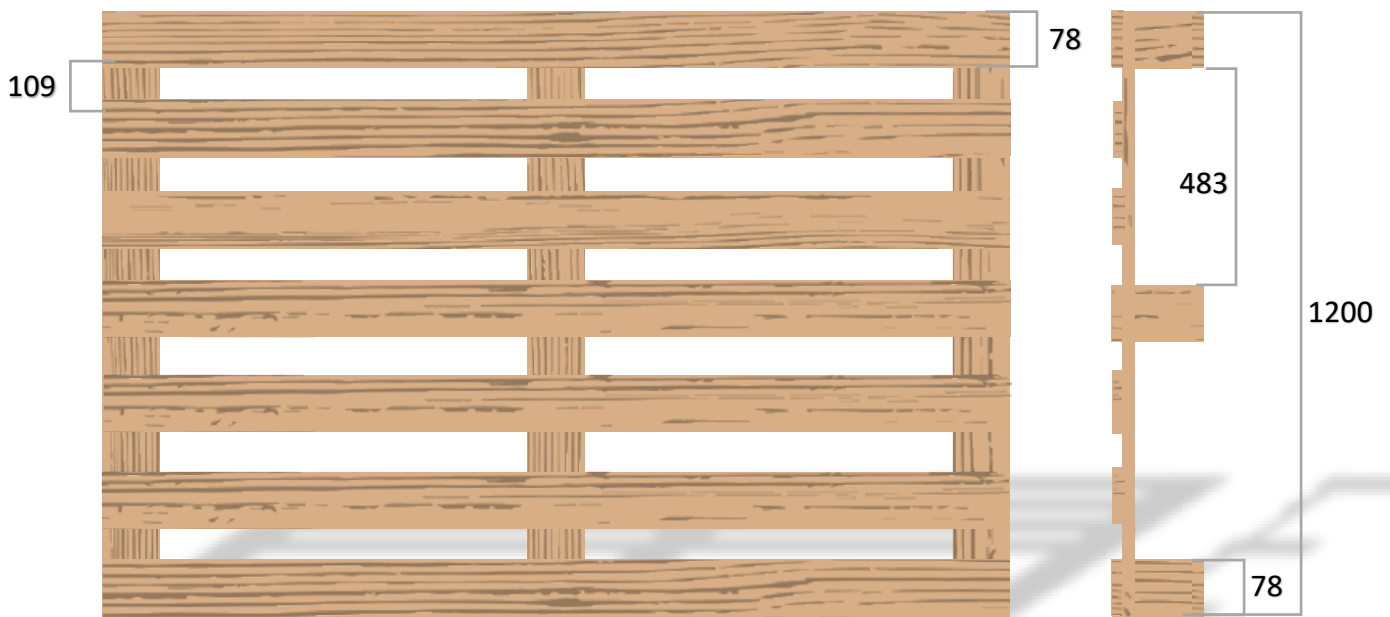

Dimension: 1200x1200x117 mm

BOARDS/BLOCKS	NUMBER	DIMENSIONS
Top boards *	7	1200x70x14
Cross boards	3	1200x70x14
Blocks	9	70x70x75
Bottom boards	3	1200x70x14

* You can choose how many boards you want on top.

Dimension: 1200x1200x120 mm

BOARDS/BLOCKS	NUMBER	DIMENSIONS
Top boards *	7	1200x75x15
Cross boards	3	1200x75x15
Blocks	9	75x75x75
Bottom boards	3	1200x75x15

* You can choose how many boards you want on top.

Dimension: 1200x1200x129 mm

BOARDS/BLOCKS	NUMBER	DIMENSIONS
Top boards *	7	1200x78x17
Cross boards	3	1200x78x17
Blocks	9	78x78x78
Bottom boards	3	1200x78x17

* You can choose how many boards you want on top.

Dimension: 1200x1200x144 mm

BOARDS/BLOCKS	NUMBER	DIMENSIONS
Top boards *	7	1200x98x22
Cross boards	3	1200x98x22
Blocks	9	98x98x78
Bottom boards	3	1200x98x22

* You can choose how many boards you want on top.