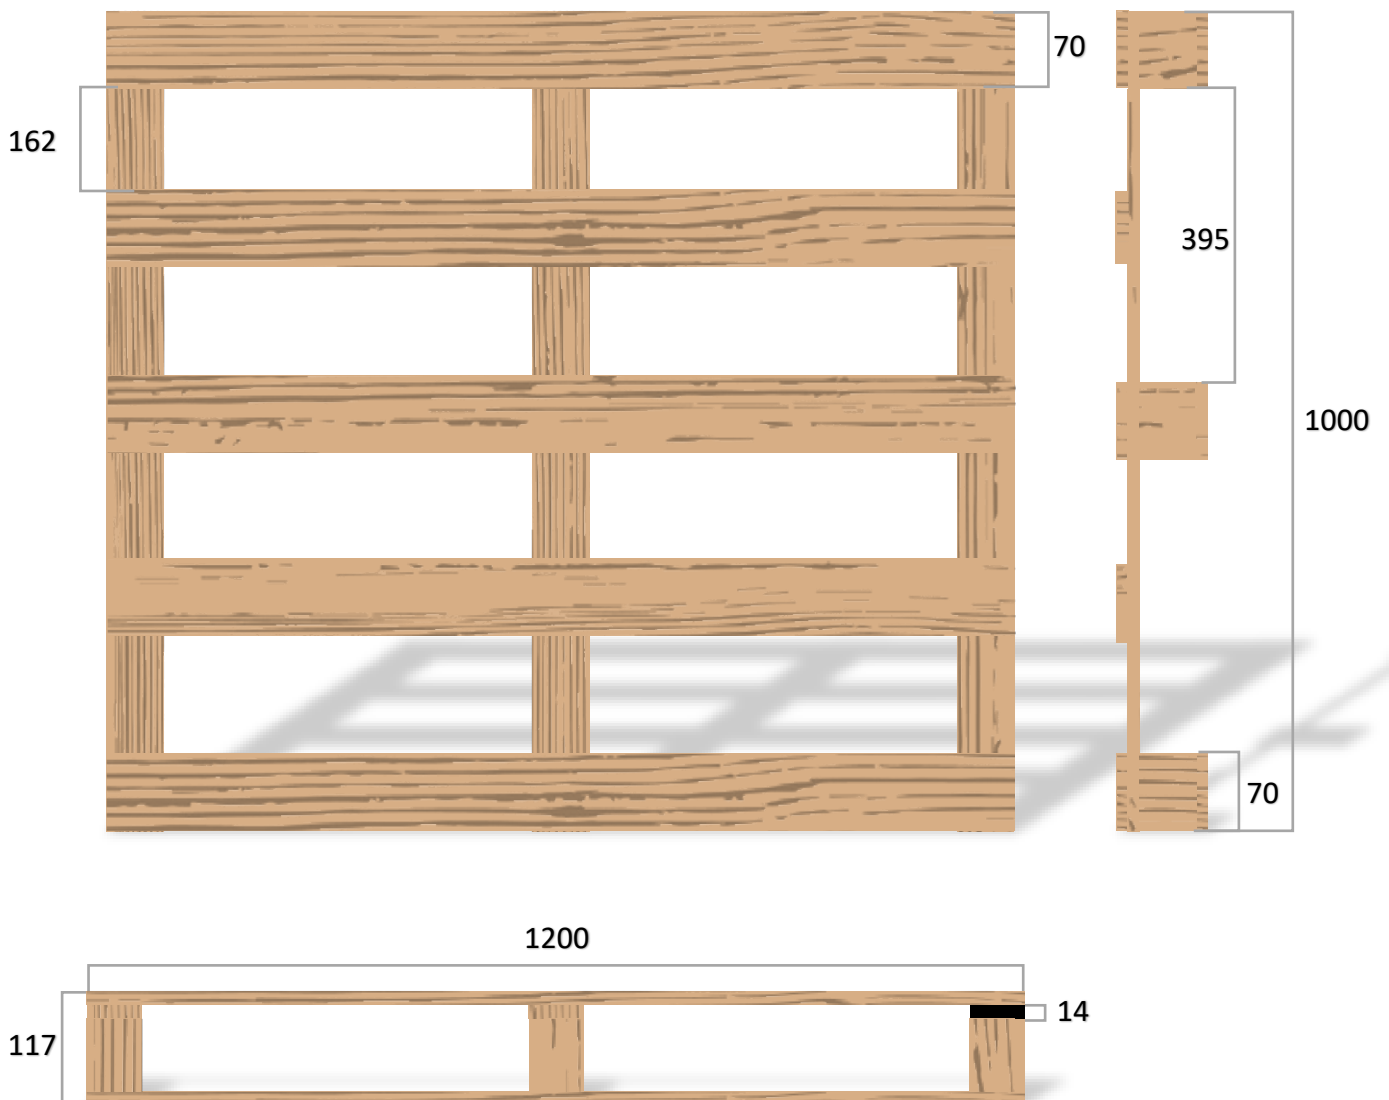

## Dimension: 1200x1000x117 mm

BOARDS/BLOCKS	NUMBER	DIMENSIONS
Top boards *	5	1200x70x14
Cross boards	3	1000x70x14
Blocks	9	70x70x75
Bottom boards	3	1200x70x14

\* You can choose how many boards you want on top.

## Dimension: 1200x1000x120 mm

BOARDS/BLOCKS	NUMBER	DIMENSIONS
Top boards *	5	1200x75x15
Cross boards	3	1000x75x15
Blocks	9	75x75x75
Bottom boards	3	1200x75x15

\* You can choose how many boards you want on top.

## Dimension: 1200x1000x129 mm

BOARDS/BLOCKS	NUMBER	DIMENSIONS
Top boards *	5	1200x78x17
Cross boards	3	1000x78x17
Blocks	9	78x78x78
Bottom boards	3	1200x78x17

\* You can choose how many boards you want on top.

# Dimension: 1200x1000x144 mm

BOARDS/BLOCKS	NUMBER	DIMENSIONS
Top boards *	5	1200x98x22
Cross boards	3	1000x98x22
Blocks	9	98x98x78
Bottom boards	3	1200x98x22

\* You can choose how many boards you want on top.