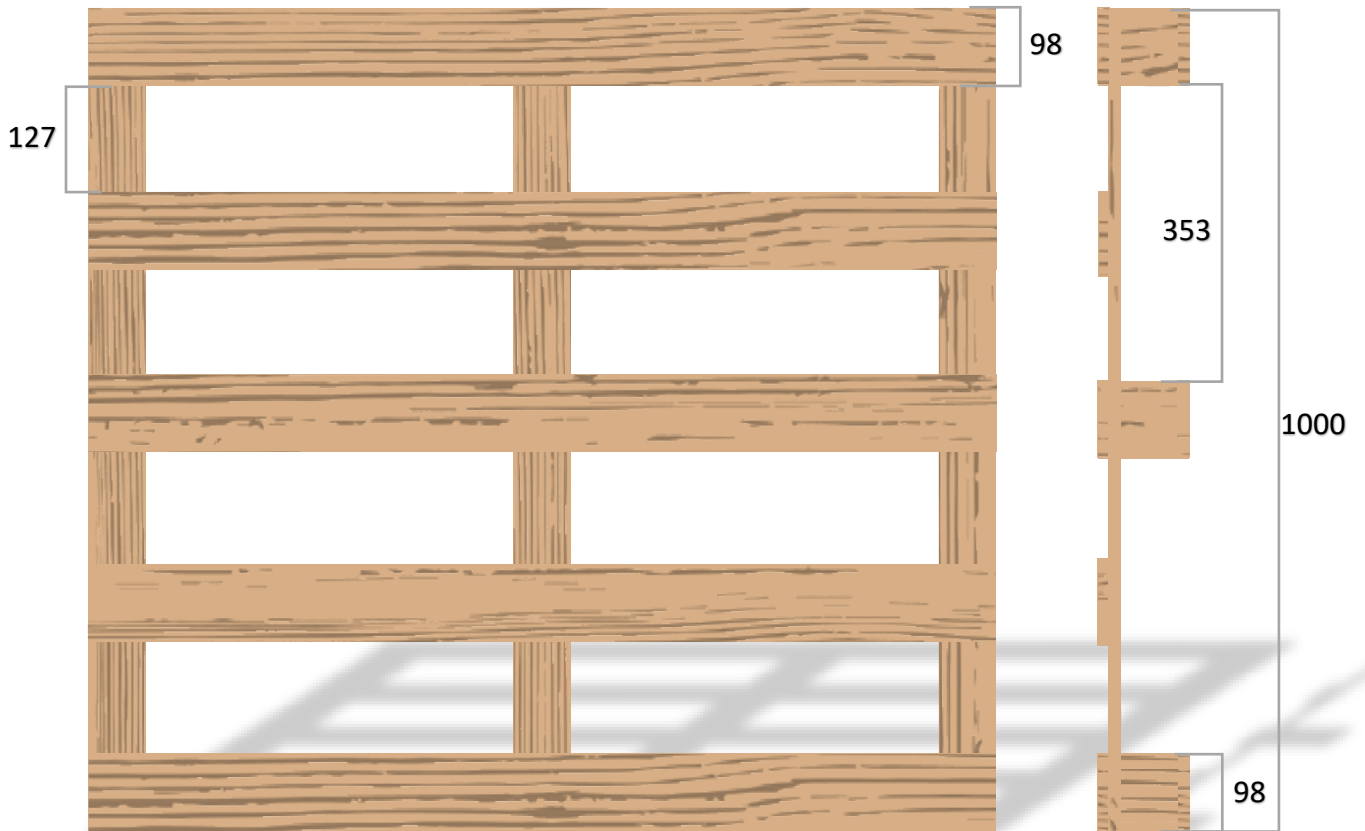

## Dimension: 1200x1000x117 mm

BOARDS/BLOCKS	NUMBER	DIMENSIONS
Top boards *	5	1200x70x14
Cross boards	3	1000x70x14
Blocks	9	70x70x75
Bottom boards	3	1200x70x14

\* You can choose how many boards you want on top.

## Dimension: 1200x1000x120 mm

BOARDS/BLOCKS	NUMBER	DIMENSIONS
Top boards *	5	1200x75x15
Cross boards	3	1000x75x15
Blocks	9	75x75x75
Bottom boards	3	1200x75x15

\* You can choose how many boards you want on top.

## Dimension: 1200x1000x129 mm

BOARDS/BLOCKS	NUMBER	DIMENSIONS
Top boards *	5	1200x78x17
Cross boards	3	1000x78x17
Blocks	9	78x78x78
Bottom boards	3	1200x78x17

\* You can choose how many boards you want on top.

# Dimension: 1200x1000x144 mm

BOARDS/BLOCKS	NUMBER	DIMENSIONS
Top boards *	5	1200x98x22
Cross boards	3	1000x98x22
Blocks	9	98x98x78
Bottom boards	3	1200x98x22

\* You can choose how many boards you want on top.