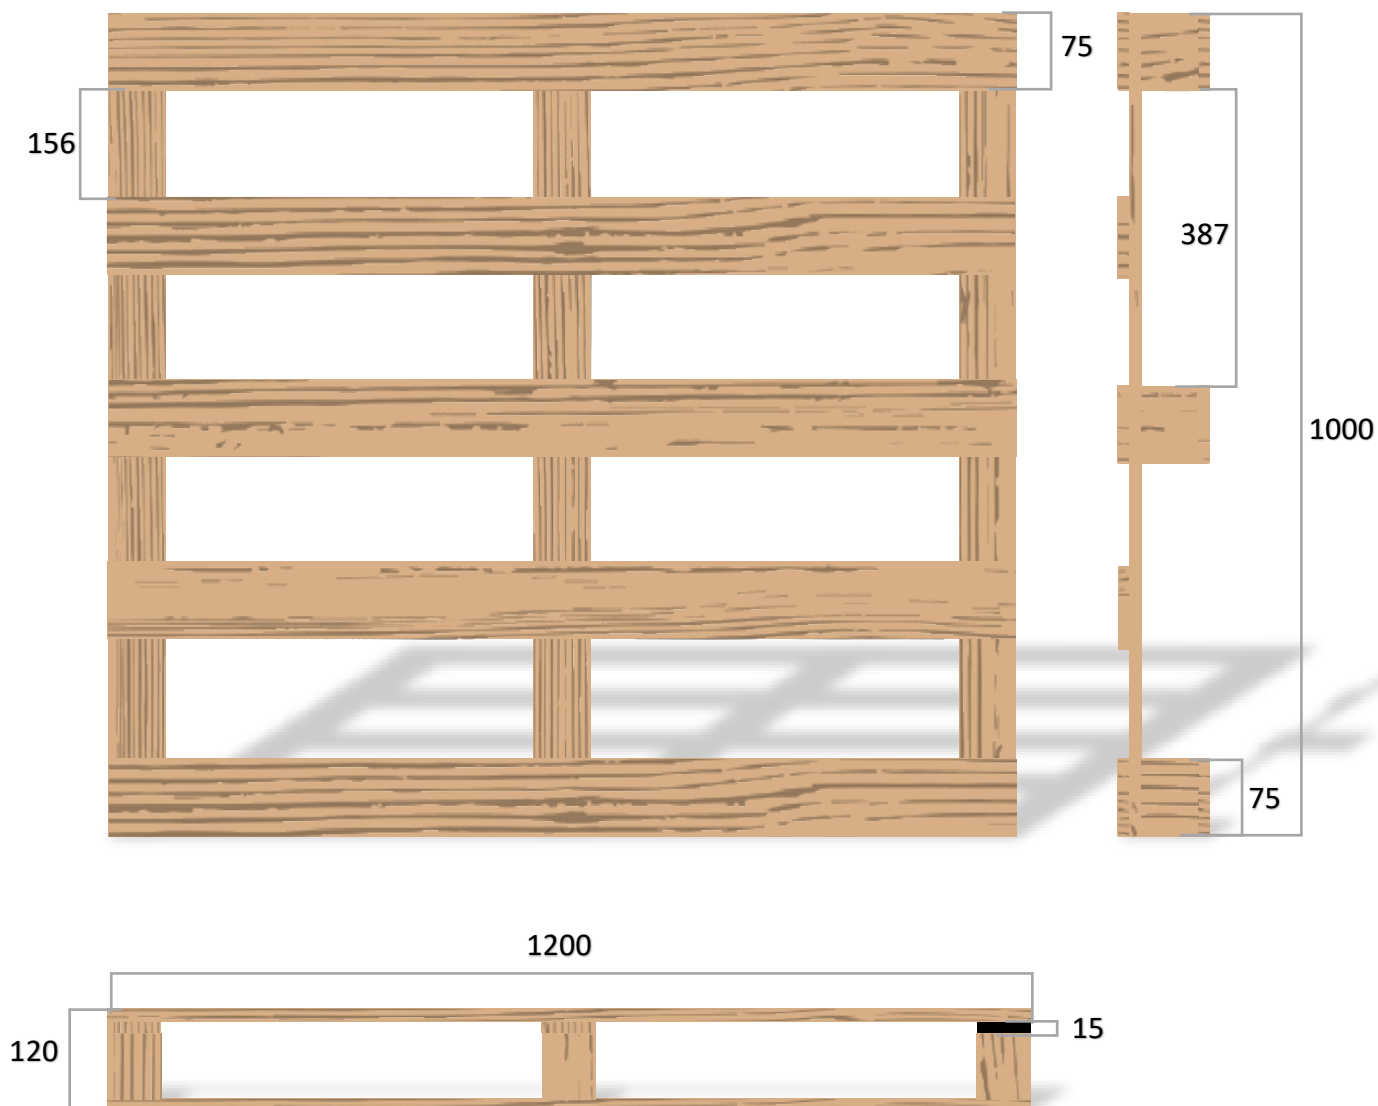

## Dimension: 1200x1000x117 mm

BOARDS/BLOCKS	NUMBER	DIMENSIONS
Top boards *	5	1200x70x14
Cross boards	3	1000x70x14
Blocks	9	70x70x75
Bottom boards	3	1200x70x14

\* You can choose how many boards you want on top.

## Dimension: 1200x1000x120 mm

BOARDS/BLOCKS	NUMBER	DIMENSIONS
Top boards *	5	1200x75x15
Cross boards	3	1000x75x15
Blocks	9	75x75x75
Bottom boards	3	1200x75x15

\* You can choose how many boards you want on top.

## Dimension: 1200x1000x129 mm

BOARDS/BLOCKS	NUMBER	DIMENSIONS
Top boards *	5	1200x78x17
Cross boards	3	1000x78x17
Blocks	9	78x78x78
Bottom boards	3	1200x78x17

\* You can choose how many boards you want on top.

# Dimension: 1200x1000x144 mm

BOARDS/BLOCKS	NUMBER	DIMENSIONS
Top boards *	5	1200x98x22
Cross boards	3	1000x98x22
Blocks	9	98x98x78
Bottom boards	3	1200x98x22

\* You can choose how many boards you want on top.