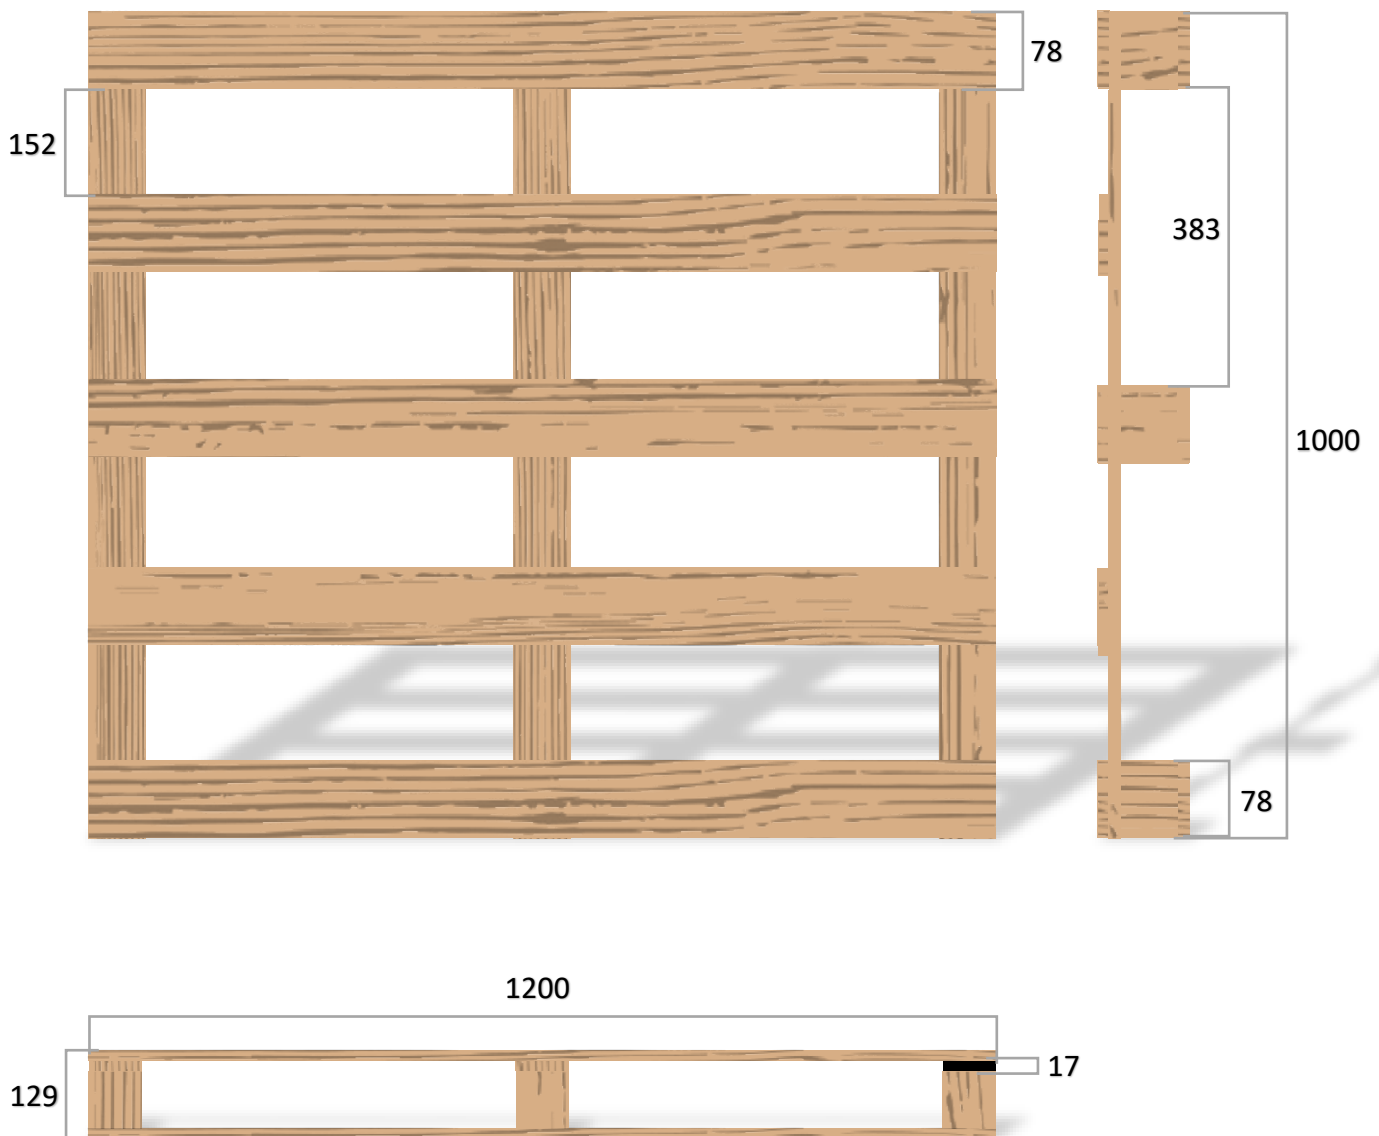

## Dimension: 1200x1000x117 mm

BOARDS/BLOCKS	NUMBER	DIMENSIONS
Top boards *	5	1200x70x14
Cross boards	3	1000x70x14
Blocks	9	70x70x75
Bottom boards	3	1200x70x14

\* You can choose how many boards you want on top.

## Dimension: 1200x1000x120 mm

BOARDS/BLOCKS	NUMBER	DIMENSIONS
Top boards *	5	1200x75x15
Cross boards	3	1000x75x15
Blocks	9	75x75x75
Bottom boards	3	1200x75x15

\* You can choose how many boards you want on top.

## Dimension: 1200x1000x129 mm

BOARDS/BLOCKS	NUMBER	DIMENSIONS
Top boards *	5	1200x78x17
Cross boards	3	1000x78x17
Blocks	9	78x78x78
Bottom boards	3	1200x78x17

\* You can choose how many boards you want on top.

# Dimension: 1200x1000x144 mm

BOARDS/BLOCKS	NUMBER	DIMENSIONS
Top boards *	5	1200x98x22
Cross boards	3	1000x98x22
Blocks	9	98x98x78
Bottom boards	3	1200x98x22

\* You can choose how many boards you want on top.